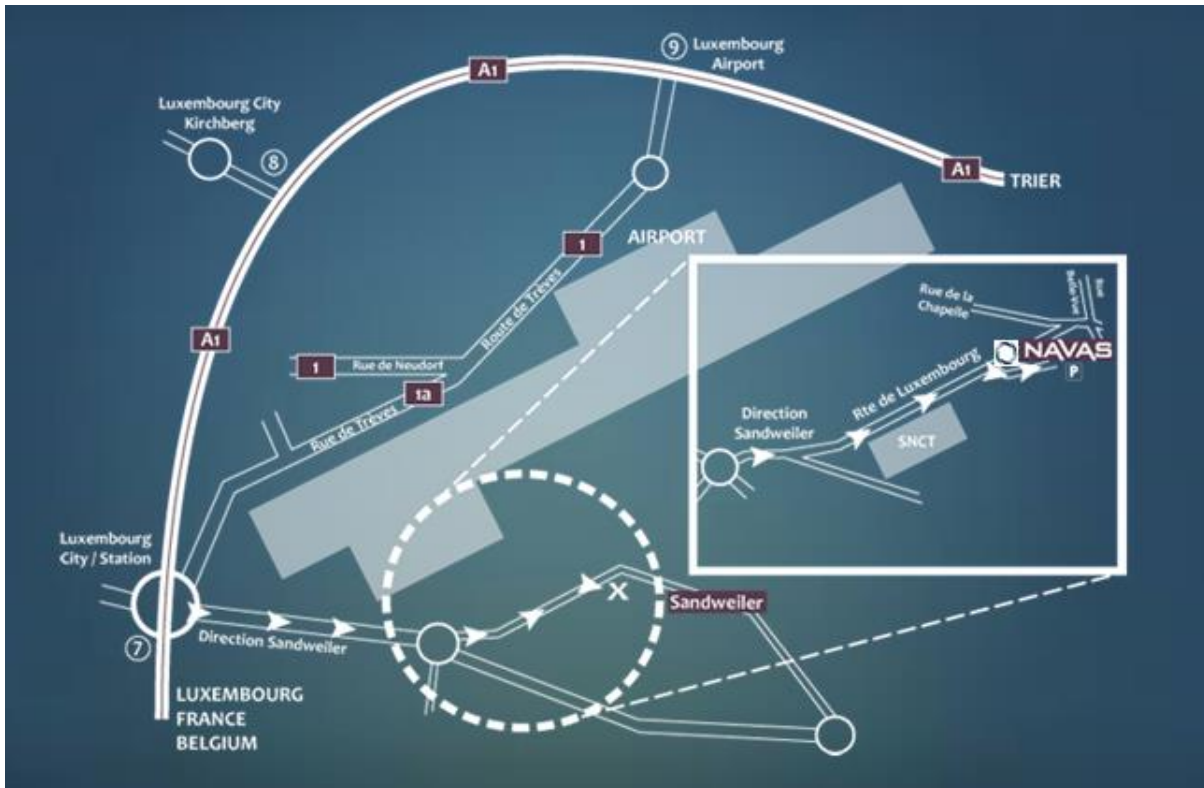

## Directions to the Language Partnership Offices

**If you have any problems do call us (+352) 26 15 67 91**

- 1) You follow the signs for Sandweiler through the main roundabout, Junction 7 on the map. (It is the turning from the motorway before the Kirchberg turning if you are coming from a Belgium direction).
- 2) You then need to follow the Sandweiler sign on the second roundabout - it is the third turning.
- 3) You need to go past the Control Technic on your right. On your left, you will see lots of shops.
- 4) After this you will see some grassland. You will then see two big orange grey buildings on your right. The nearest one to you has a SMATCH supermarket in. You can see the sign.
- 5) The NAVAS Business Centre is in the second of these buildings. So, drive just beyond them and turn right and the right again into the parking area in front of SMATCH. The parking is free.
- 6) You then need to walk to the SMATCH and follow the stairs up behind SMATCH going behind the building.
- 7) We are in the left-hand building - the one next to SMATCH. The first entrance has NAVAS Business Centre written on it. Click on the button for NAVAS and I will come to get you.